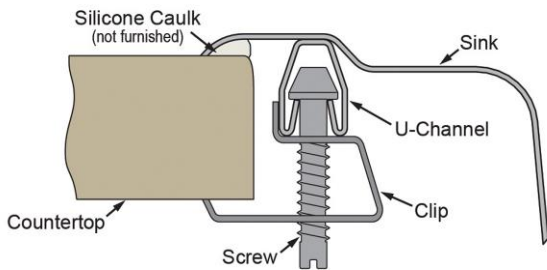

**Hole Drilling Configurations:**

1-1/2" (38mm) Diameter Faucet Holes on 4" (102mm) Centers

**Installation Profile:**

**Optional Accessories**

<a href="#">LKWBG2115SS</a>	Elkay Stainless Steel 20" x 14-3/4" x 1" Bottom Grid <a href="#">Spec Sheet (PDF)</a>	
<a href="#">CB1516</a>	Elkay Hardwood 15" x 16-3/4" x 3/4" Cutting Board <a href="#">Spec Sheet (PDF)</a>	
<a href="#">LK99</a>	Elkay Deluxe 3-1/2" Drain Type 304 Stainless Steel Body Strainer Basket Rubber Seal and Tailpiece <a href="#">Spec Sheet (PDF)</a>	
<a href="#">LKGT1041CR</a>	Elkay Gourmet Single Hole Kitchen Faucet Pull-out Spray and Lever Handle with Hi and Mid-rise Base Options Chrome <a href="#">Spec Sheet (PDF)</a>	
<a href="#">LKGT1041NK</a>	Elkay Gourmet Single Hole Kitchen Faucet Pull-out Spray and Lever Handle with Hi and Mid-rise Base Options Brushed Nickel <a href="#">Spec Sheet (PDF)</a>	