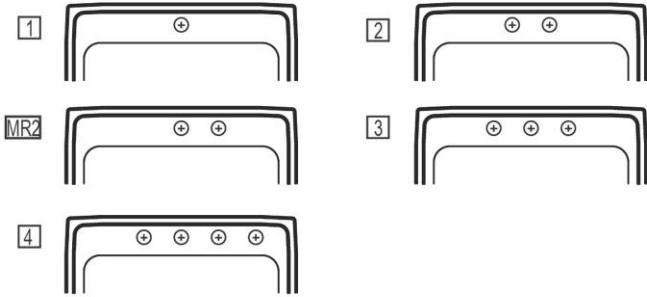

**Hole Drilling Configurations:**

1-1/2" (38mm) Diameter Faucet Holes on 4" (102mm) Centers

**Installation Profile:**

**Optional Accessories**

<a href="#">LKWBG2115SS</a>	Elkay Stainless Steel 20" x 14-3/4" x 1" Bottom Grid <a href="#">Spec Sheet (PDF)</a>	
<a href="#">CB1516</a>	Elkay Hardwood 15" x 16-3/4" x 3/4" Cutting Board <a href="#">Spec Sheet (PDF)</a>	
<a href="#">LK99</a>	Elkay Deluxe 3-1/2" Drain Type 304 Stainless Steel Body Strainer Basket Rubber Seal and Tailpiece <a href="#">Spec Sheet (PDF)</a>	
<a href="#">LKGT1041CR</a>	Elkay Gourmet Single Hole Kitchen Faucet Pull-out Spray and Lever Handle with Hi and Mid-rise Base Options Chrome <a href="#">Spec Sheet (PDF)</a>	
<a href="#">LKGT1041NK</a>	Elkay Gourmet Single Hole Kitchen Faucet Pull-out Spray and Lever Handle with Hi and Mid-rise Base Options Brushed Nickel <a href="#">Spec Sheet (PDF)</a>	