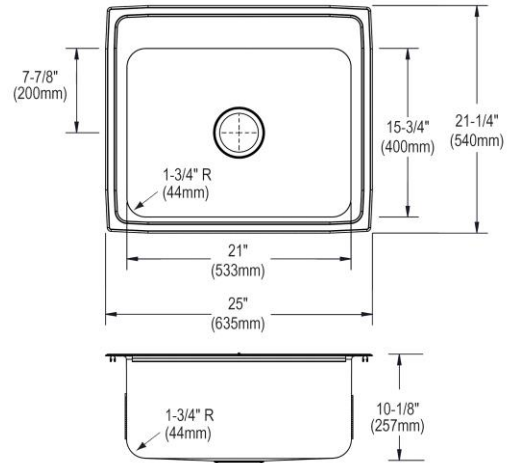

A Century of Tradition and Quality.

For more than 100 years, Elkay has been making innovative products and providing exceptional customer care. We take pride in offering plumbing products that make life easier, inspire change and leave the world a better place.

Product Compliance: ASME A112.19.3/CSA B45.4
Buy American Act

Sinks are listed by IAPMO® as meeting the applicable requirements of the Uniform Plumbing Code®, International Plumbing Code®, and National Plumbing Code of Canada.

[Clean and Care Manual (PDF)](#)
[Installation Instructions (PDF) - 1000005236](#)
[Warranty (PDF)](#)